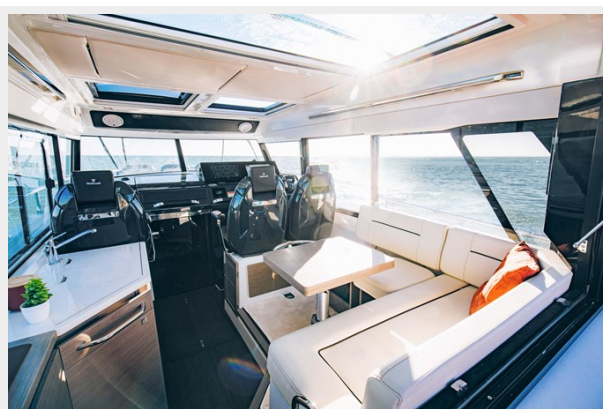

ФОТОГРАФИИ