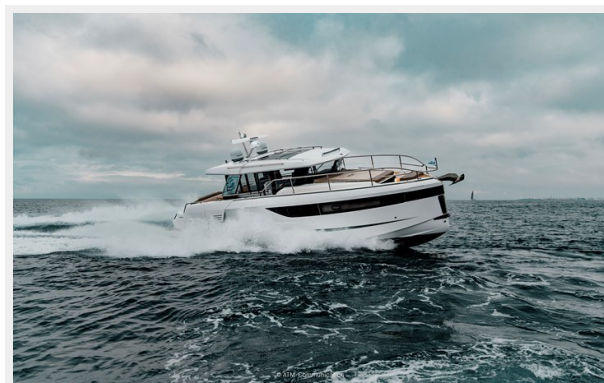

WELLCRAFT 435 NAV-2