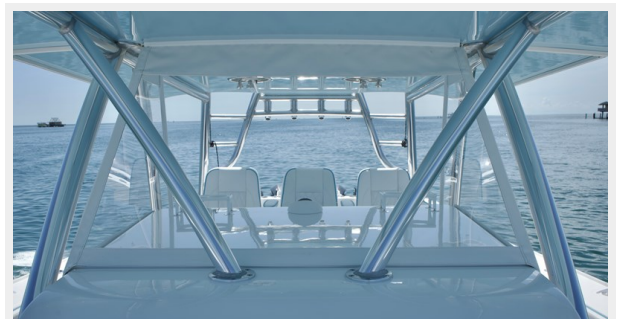

New Rigid Enclosure