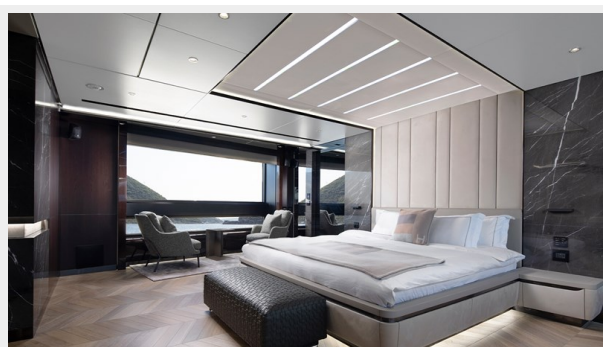

RESIZE_0008_EB_8058