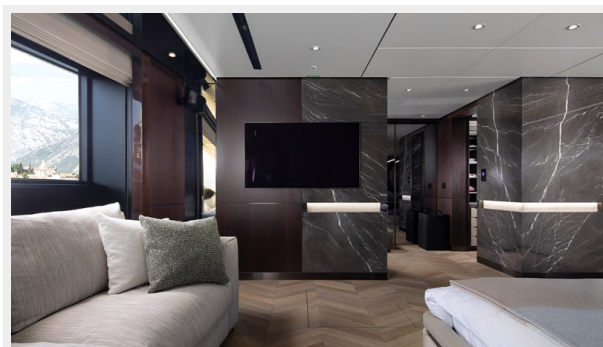

RESIZE_0005_EB_8110