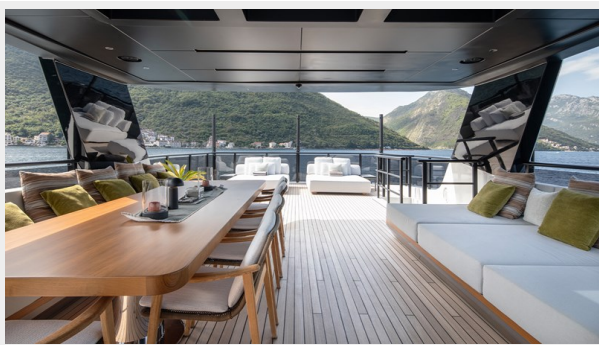

RESIZE_0009__EB_7691