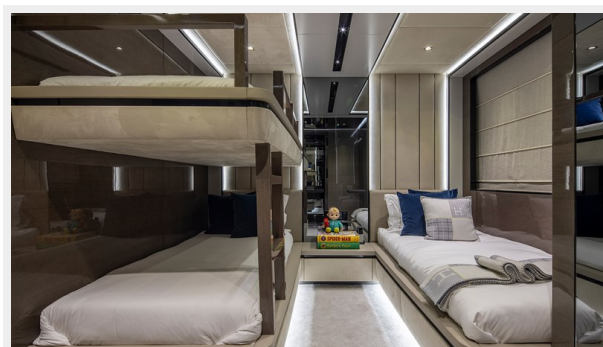

RESIZE_0004__EB_8566