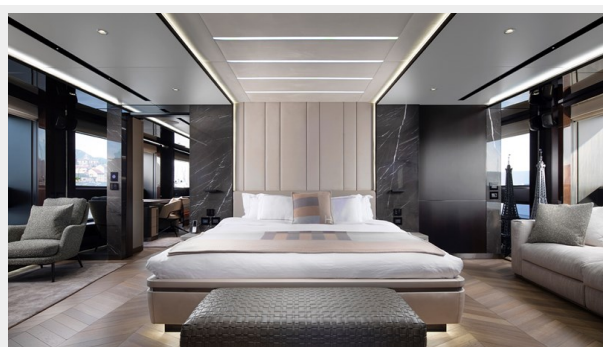

RESIZE_0009_EB_8023