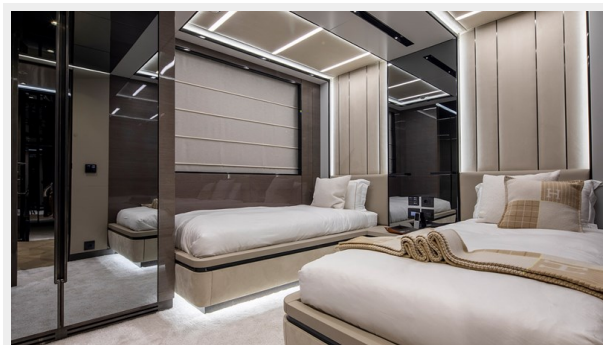

RESIZE_0005__EB_8538