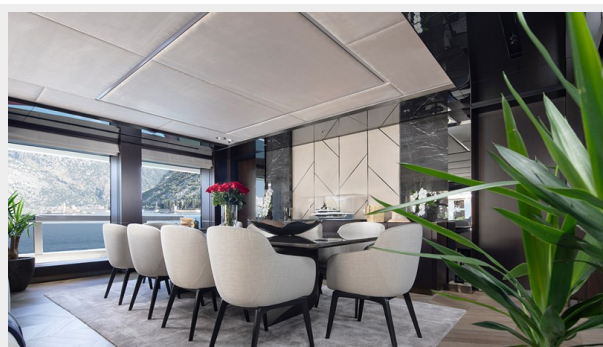

RESIZE_0002__EB_7890