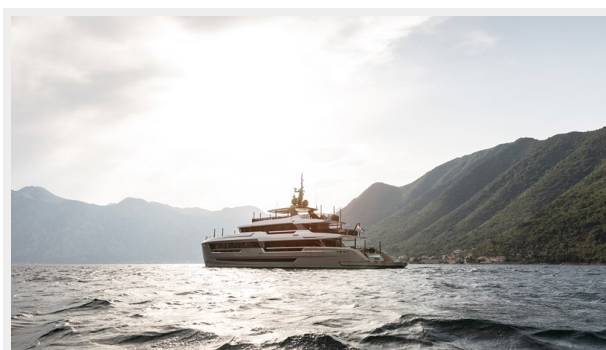

RESIZE_0018__EB_6272