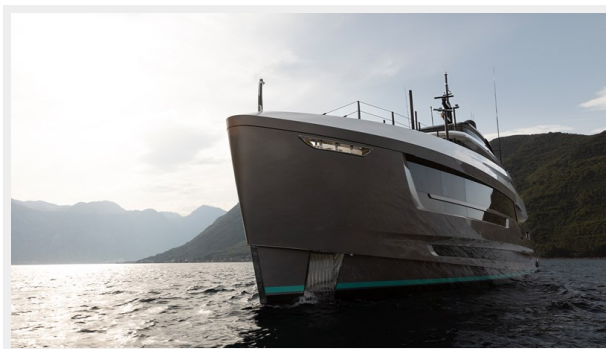

RESIZE_0014__EB_6487