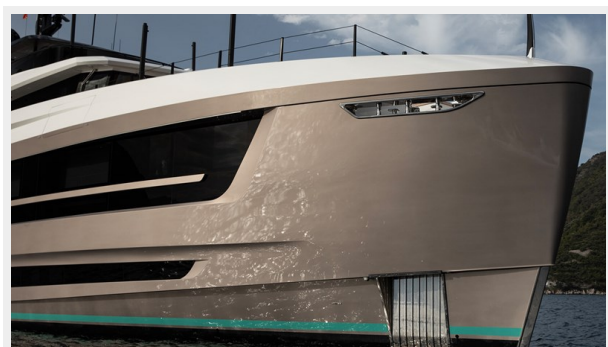

RESIZE_0001__EB_6349