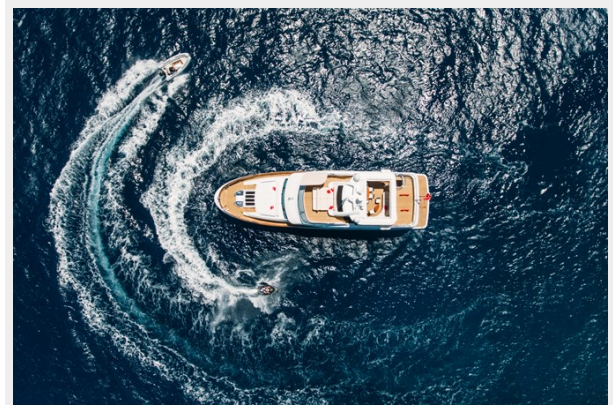

REBECCA V - AERIAL