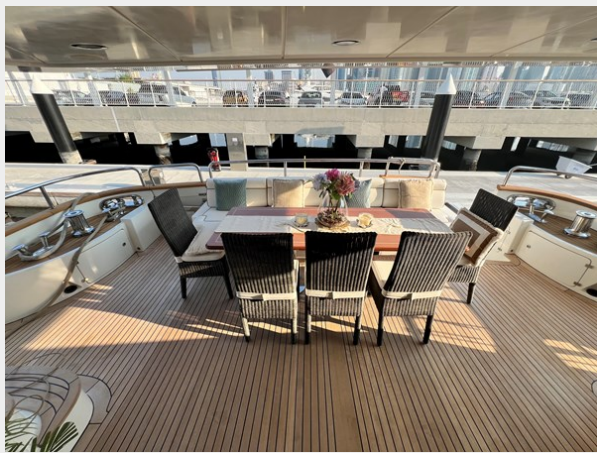

PHOTOS

IMG_6407