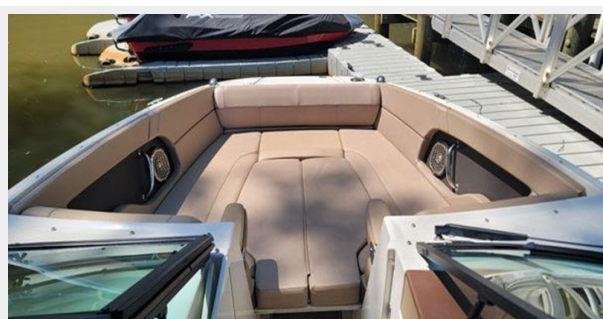

ФОТОГРАФИИ