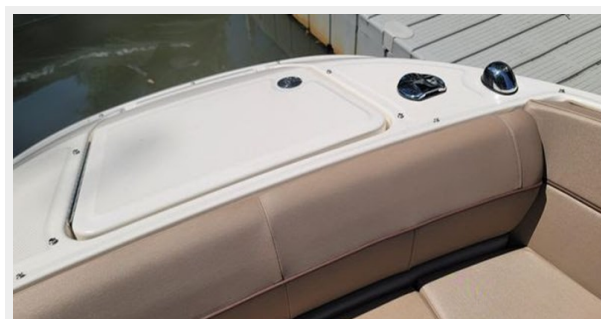

ФОТОГРАФИИ