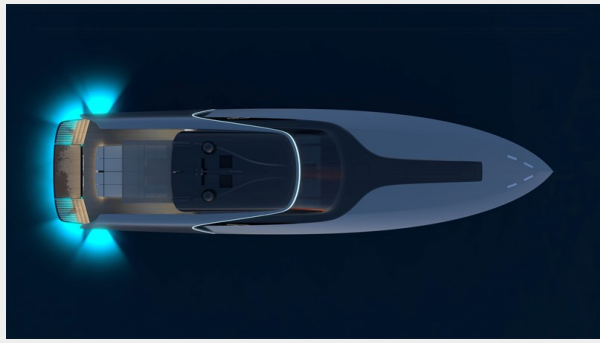

80_FAST_NIGHT_TopView