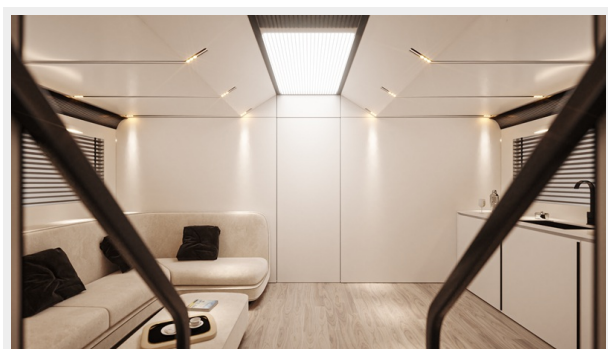

WHITE SALONE 1