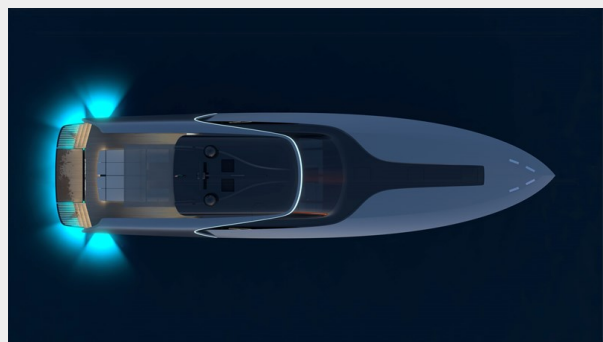

80_FAST_NIGHT_TopView