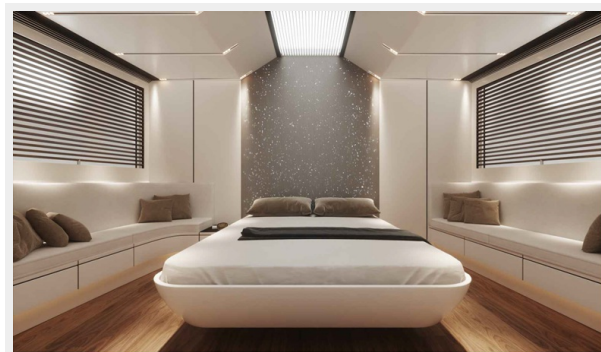

WHITE CABIN4