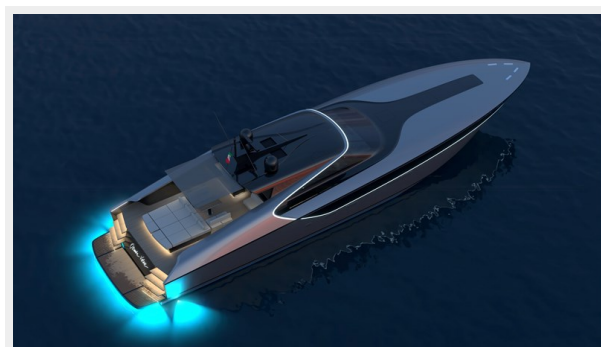

80_FAST_NIGHT_3-4_Arriere_Tribord_01