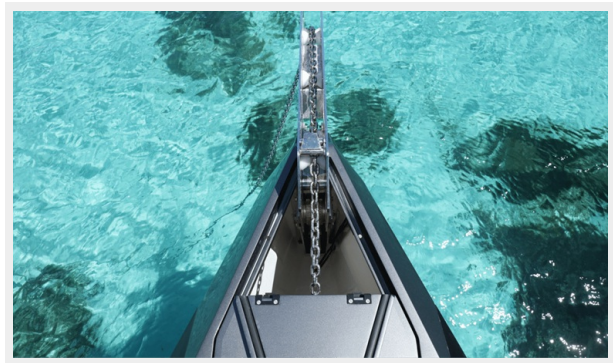

MAORI 54 FAMILY VERSION - 2024 MOTOR YACHT FOR SALE | EXTERIOR (4)