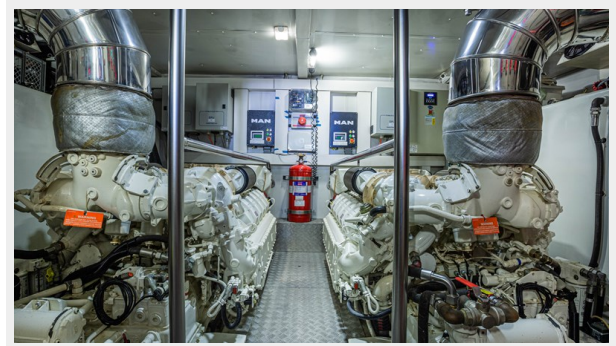

HDR ENGINE (2)