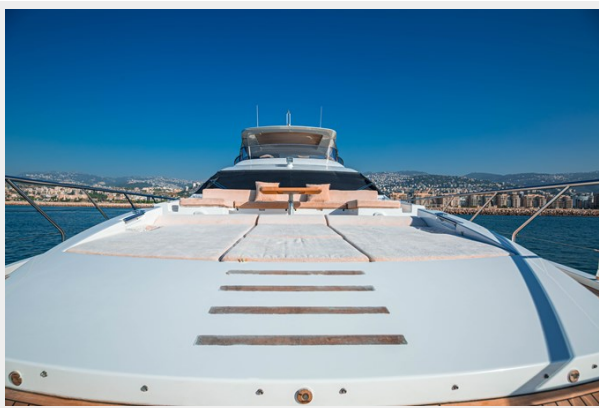

HDR FRONT (3)