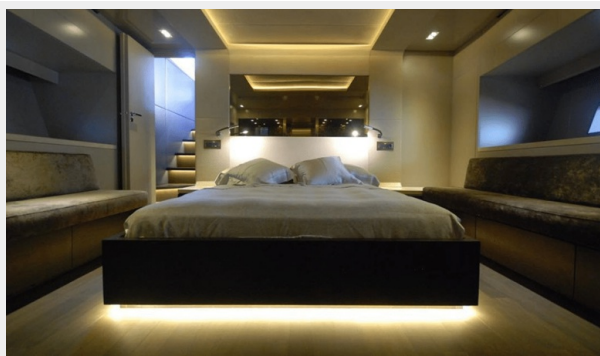

MAORI 78 - 2024 MOTOR YACHT FOR SALE | INTERIOR (1)