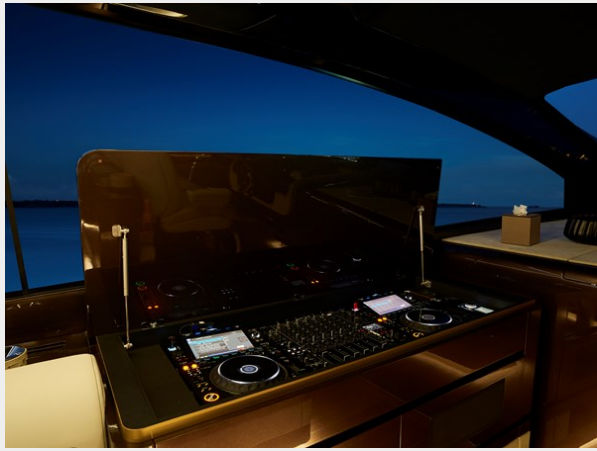

**MAORI 80 YACHT FOR SALE IN DUBAI |
PRICE ON APPLICATION | DECK SPACE
(10)**