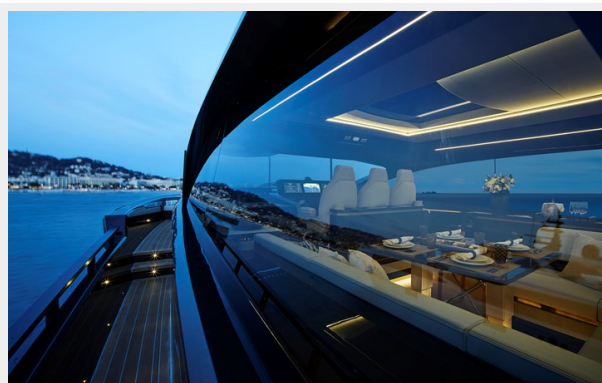

**MAORI 80 YACHT FOR SALE IN DUBAI |
PRICE ON APPLICATION | DECK SPACE (5)**