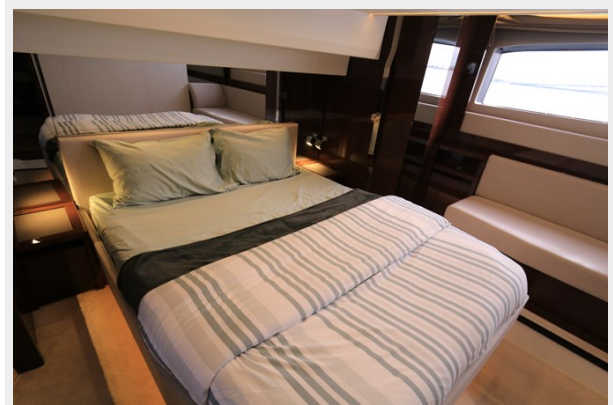

22 Master Stateroom