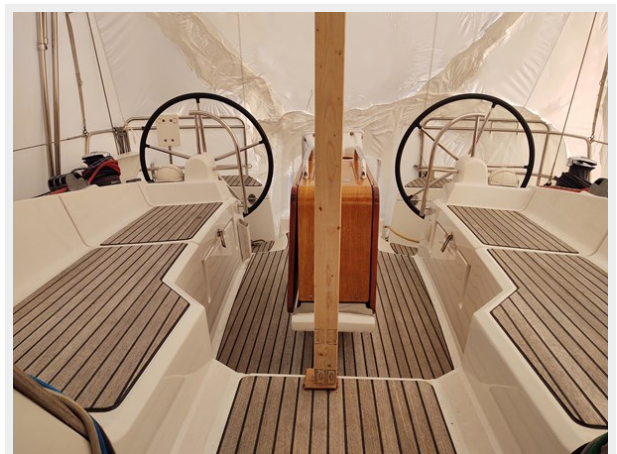

Tambosi Cockpit with Dual Wheels