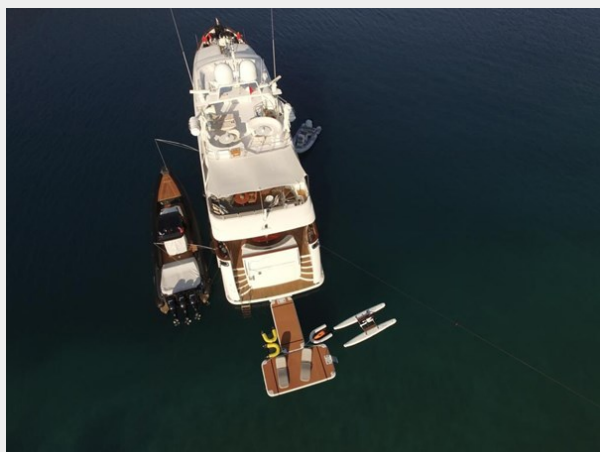

PHOTOS

2003 Benetti Classic 115

005