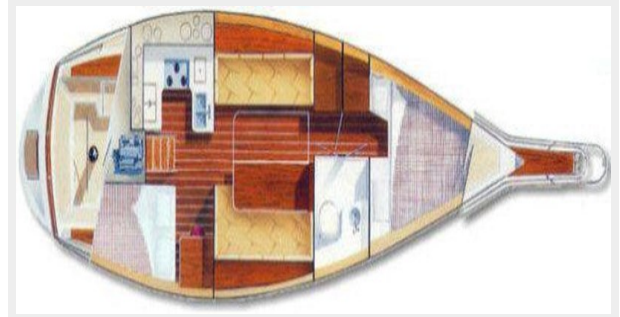

9137563_20231120085546199_1_XLARGE