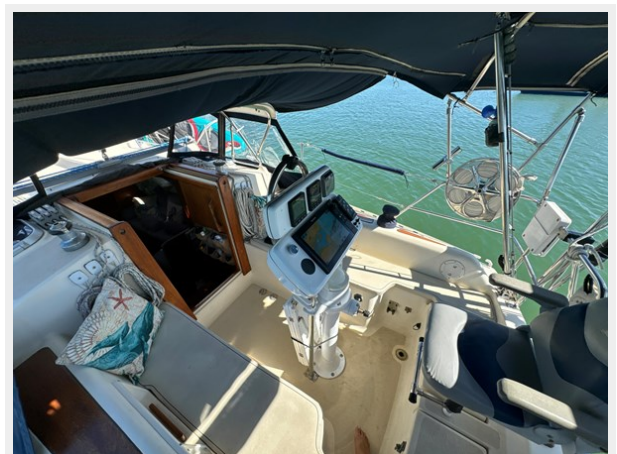

9137563_20231120090535770_1_XLARGE