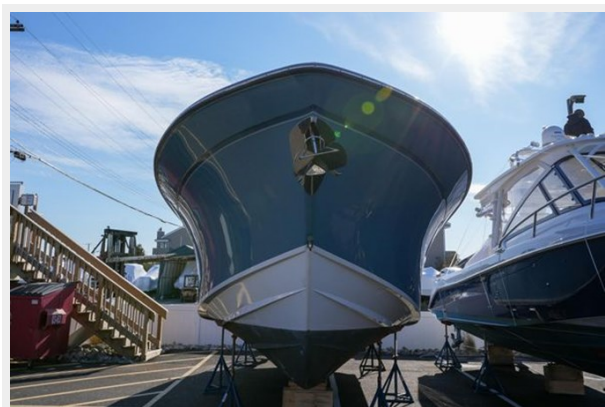

## Обзор

Grady-White's Canyon 336 is the best 33-foot center console for the sportfishing family. The console design includes a spacious helm with full height windshield and provides exceptional visibility while adding space in the cockpit and console. The best saltwater fishing boat, the 336 has numerous features throughout including dockside power, deluxe rigging station, and a cabin with stand up head that includes a shower and sink. You'll be hard pressed to find another boat of this size with the same level of enhancements and upgrades!

# ФОТОГРАФИИ