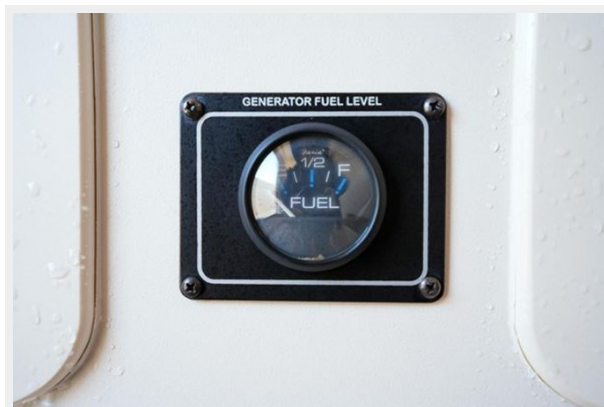

## Обзор

Grady-White's Canyon 336 is the best 33-foot center console for the sportfishing family. The console design includes a spacious helm with full height windshield and provides exceptional visibility while adding space in the cockpit and console. The best saltwater fishing boat, the 336 has numerous features throughout including dockside power, deluxe rigging station, and a cabin with stand up head that includes a shower and sink. You'll be hard pressed to find another boat of this size with the same level of enhancements and upgrades!

# ФОТОГРАФИИ