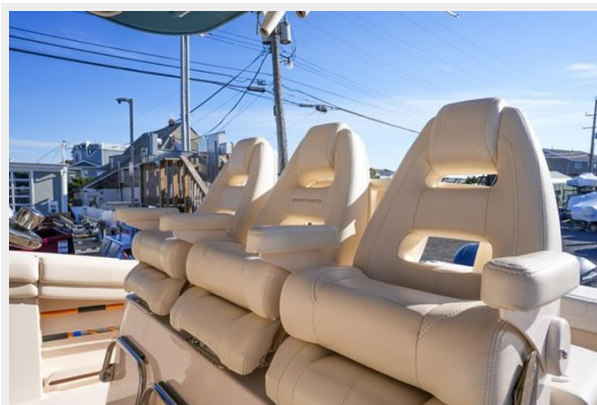

## Обзор

Grady-White's Canyon 336 is the best 33-foot center console for the sportfishing family. The console design includes a spacious helm with full height windshield and provides exceptional visibility while adding space in the cockpit and console. The best saltwater fishing boat, the 336 has numerous features throughout including dockside power, deluxe rigging station, and a cabin with stand up head that includes a shower and sink. You'll be hard pressed to find another boat of this size with the same level of enhancements and upgrades!

# ФОТОГРАФИИ