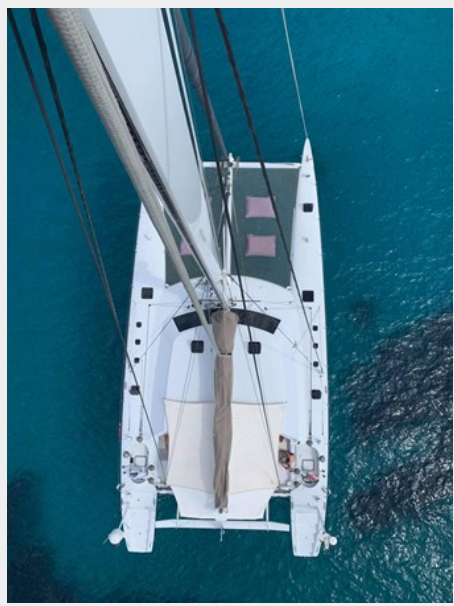

SPECIFICATIONS

Overview

The 1995 25m MULTIPLAST Catamaran is a spectacular blend of functionality and luxury. Built by the reputable Multiplast shipyard, a leading name in the maritime industry renowned for its high-performing, high-quality vessels, this catamaran is a testament to the shipyard's outstanding craftsmanship and in-depth understanding of marine engineering.

Crew Berths: 2

Crew Heads: 1

Hull and Deck Information

Hull Material: Composite

Deck Material: Composite

Hull Configuration: Daggerboards

Hull Color: WHITE

Hull Designer: Gilles Ollier

catamaran magic cat 82 (12)

catamaran magic cat 82

catamaran magic cat 82

catamaran magic cat 82

catamaran magic cat 82

catamaran magic cat 82

catamaran magic cat 82

catamaran magic cat 82