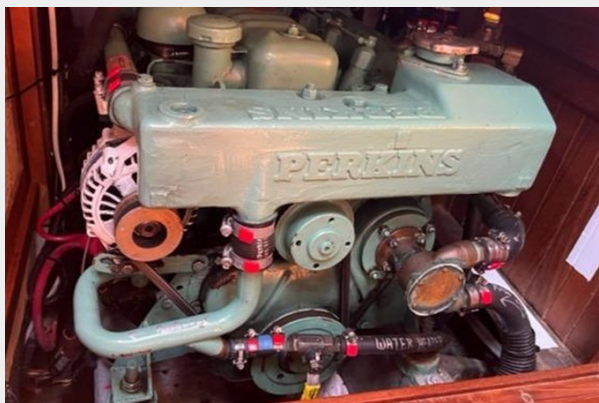

SPECIFICATIONS

Overview

ANOTHER Price Reduction Bring all offers motivated seller RESOLUTE is a stunning Island Trader 41. Don't be fooled by her year. She has been completely restored to like new condition, Fully equipped and ready to sail away RESOLUTE will not disappoint. Island Trader 41's sports a clipper bow and a wine glass transom, a full keel, heavy displacement, and enough storage to carry a year's provisions. Powered with a 4-108 Perkins, rebuilt in 2014 with 975 hrs as of Oct 2022. RESOLUTE has been lovingly maintained by very knowledgeable owners If you are in the market for a fully restored boat. look no further!. Below are some of the upgrades done in the last few years.

Hull and Deck Information

Hull Material: Fiberglass

Deck Material: GRP

Hull Configuration: Monohull

Hull Designer: Robert Perry

Interior Designer: ISLAND TRADER

Engine Information

Engines: 1

Manufacturer: Perkins

Engine Type: Inboard

Fuel Type: Diesel

PHOTOS

CONTACTS

Andrey Shestakov, leading yacht broker of the sales department of Shestakov Yacht Sales Inc. Shestakov Yacht Sales Inc., the official representative of the Miami/Fort Lauderdale FL headquarters.