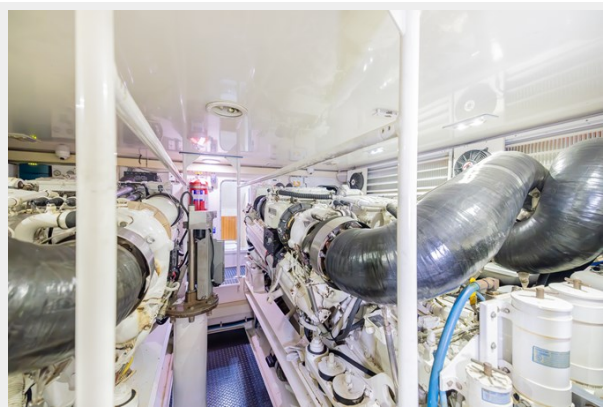

685A4646-Enhanced-NR