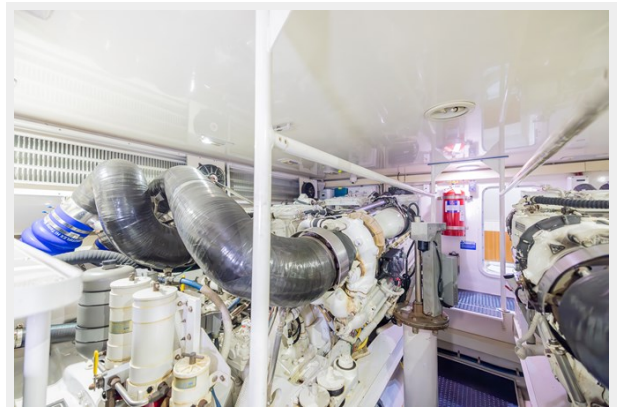

685A4651-Enhanced-NR