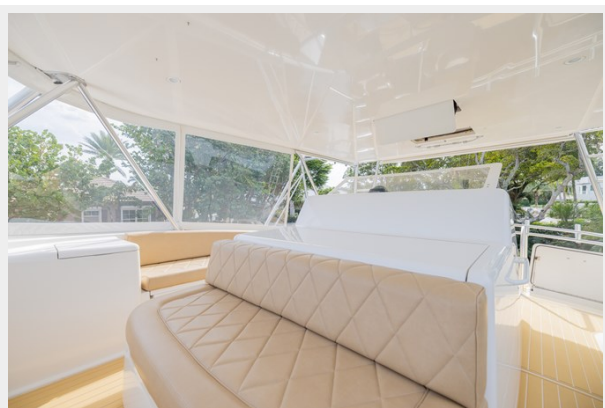

685A4720-Enhanced-SR-Edit