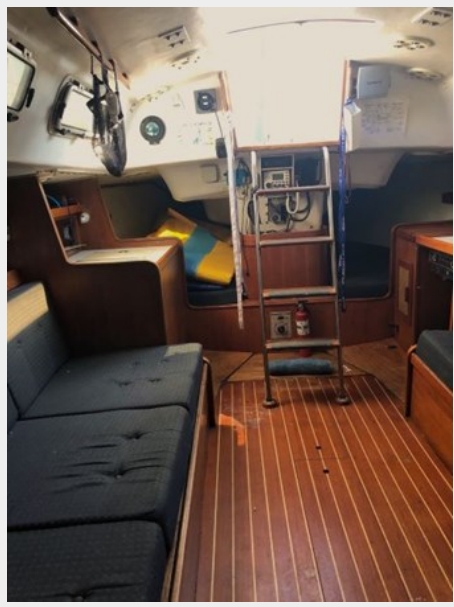

Cockpit at helm IMG_0453	10
Salon & galley looking to companionway IMG_9607	11
Salon looking fwd IMG_9615	11
Companionway array IMG_9612	11
Inside stbd companionway IMG_9617	11
Inside port companionway IMG_9616	12
Icebox IMG_9608	12
Storage shelf at icebox IMG_9618	12
Port quarterberth IMG_9613	12
Sails in stbd quarterberth IMG_9611	13
DC electrical panel IMG_9610	13
Salon - port IMG_9614	13
Salon - stbd IMG_9609	13
Head IMG_9604	14
Hanging locker IMG_9606	14
Sails in v-berth IMG_9603	14
Sails in v-berth IMG_9605	14
Crime Scene on trailer from stern 100_5571	15
Crime Scene on trailer from bow 100_5567	15
КОНТАКТЫ	16
Контактная информация	16
Телефоны	16
Время работы	16
Адрес	16

Pit layout - Port IMG_0452

Pit layout - stbd IMG_0450

Cockpit - stbd fwd IMG_9600

IMG_0455

Cockpit - backstay adjuster panel IMG_0107

Cockpit at helm IMG_0453

Salon & galley looking to companionway
IMG_9607

DC electrical panel IMG_9610

Salon - port IMG_9614

Salon - stbd IMG_9609

Head IMG_9604

Hanging locker IMG_9606

Sails in v-berth IMG_9603

Sails in v-berth IMG_9605

Crime Scene on trailer from stern 100_5571