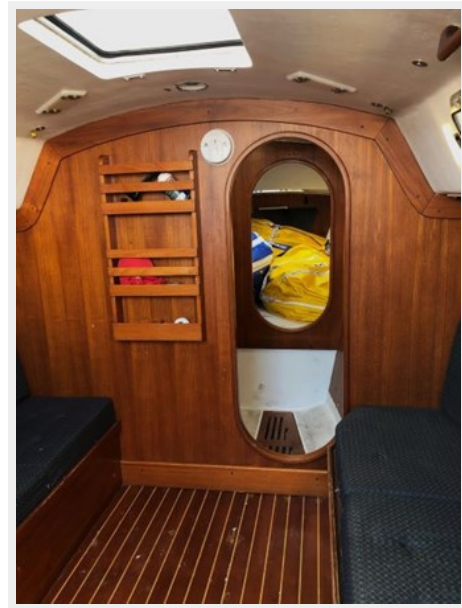

Salon looking fwd IMG_9615