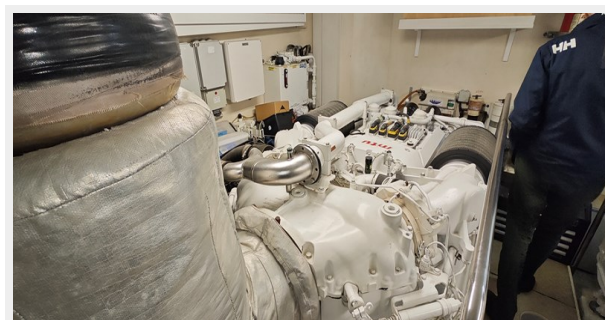

1000103493