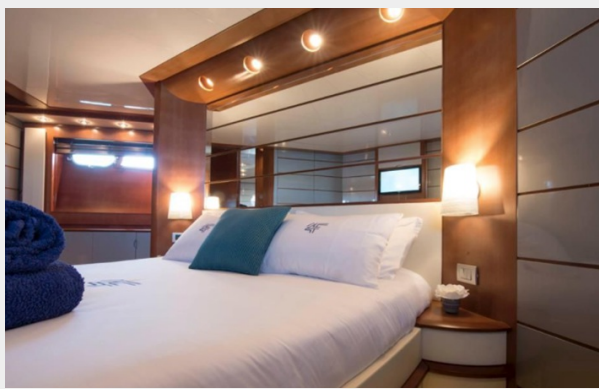

Screenshot 2023-11-17 at 10.59.58