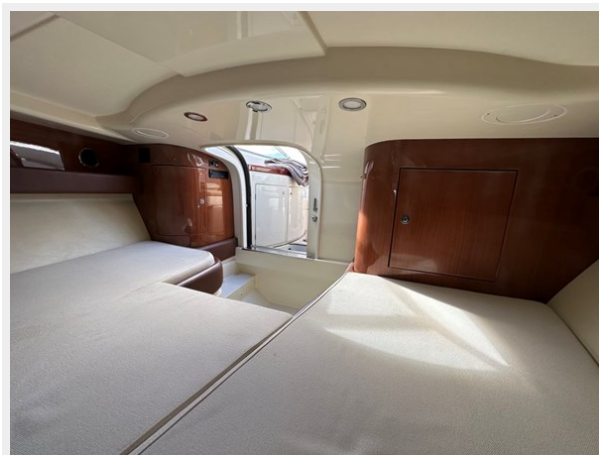

IMG_0529-1320x990