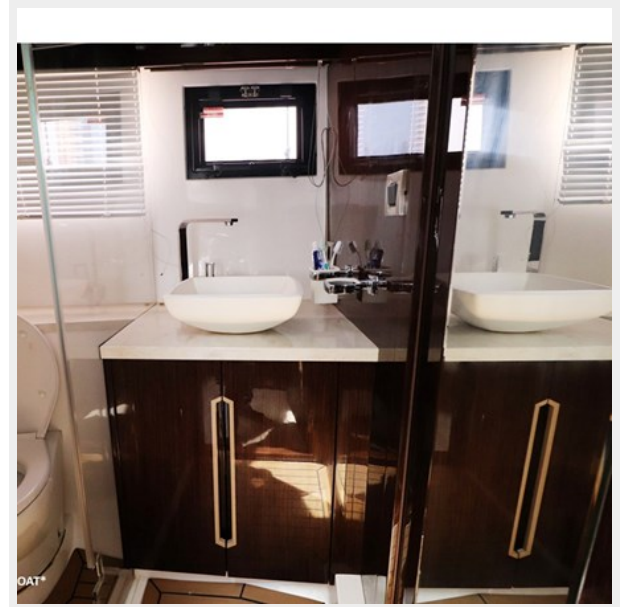

GALEON 500 FLY 2017