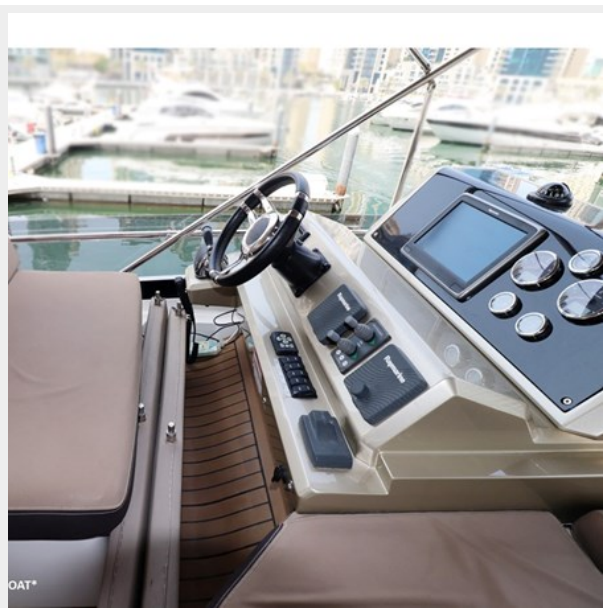

GALEON 500 FLY 2017