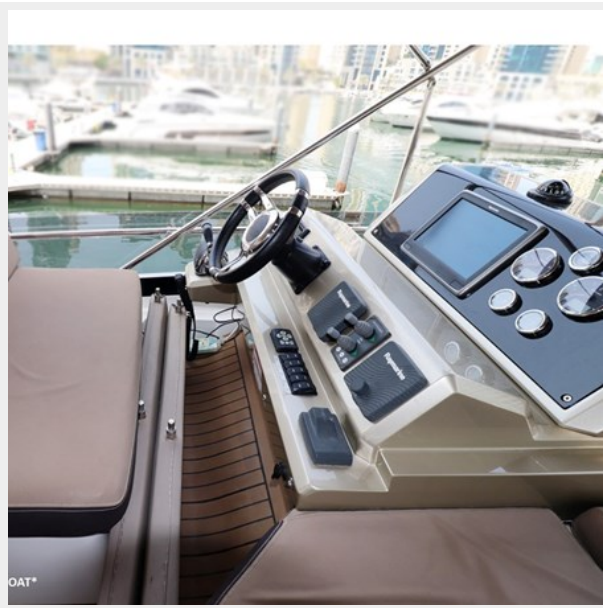

Contact details	10
Telephones	10
Office hours	10
Address	10

SPECIFICATIONS

Overview

The 500 FLY stands out as one of Galeon's most acclaimed and forward-thinking yachts and this specific yacht is in top condition. Renowned for its innovation, this model introduces the much-loved Beach Mode, featuring expandable fold-out side decks that significantly increase the yacht's overall entertainment space. Additionally, the optional rotating aft seat, complete with an underneath garage, serves as a luxurious addition to the available space. Up on the flybridge, guests can indulge in premium features, including a wetbar, sundecks, and a secondary, state-of-the-art helm station. The yacht's design and features set new standards for luxury and functionality.

GALEON 500 FLY 2017

GALEON 500 FLY 2017

GALEON 500 FLY 2017

GALEON 500 FLY 2017

GALEON 500 FLY 2017

GALEON 500 FLY 2017

GALEON 500 FLY 2017

GALEON 500 FLY 2017