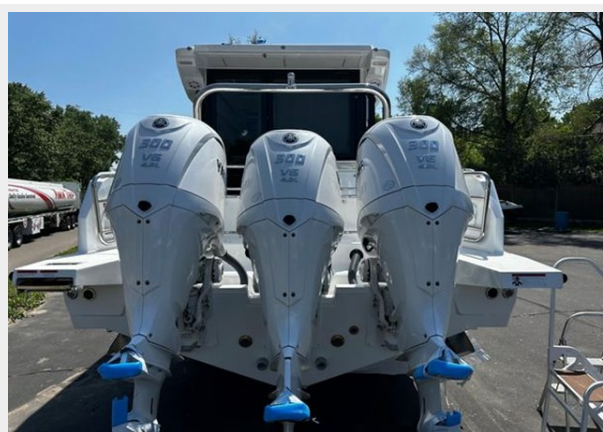

## Корпус и палуба

---

Материал корпуса: Fiberglass

# ФОТОГРАФИИ

The Wellcraft 355 takes the lead in every respect: outstanding design, comfort, and most importantly, speed and seaworthiness. Designed to push the limits — not just the horizon when the water is blue and the sun is high — the 355 offers the ultimate in performance and luxury. It's a boat that's built to last, with a hull that's built to last. The 355 is a boat that's built to last.