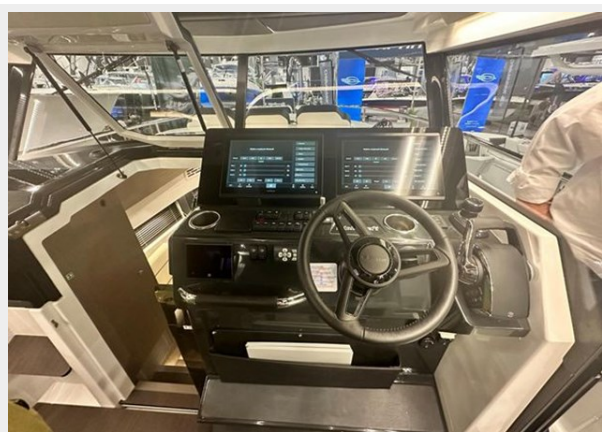

# ФОТОГРАФИИ

The Wellcraft 355 takes the lead in every respect: outstanding design, comfort, and most importantly, speed and seaworthiness. Designed to push the limits — not just the horizon when the water is blue and the sun is high — the 355 offers the ultimate in performance and luxury. It's a boat that's built to last, with a hull that's built to last. The 355 is a boat that's built to last.