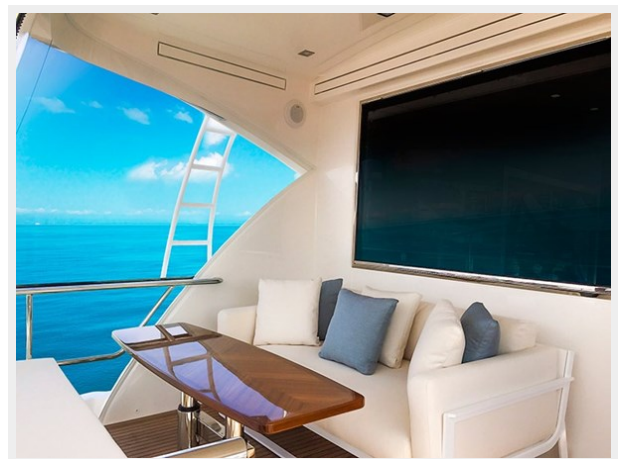

Riviera 77 2015 Enclosed Flybridge Aft view detail