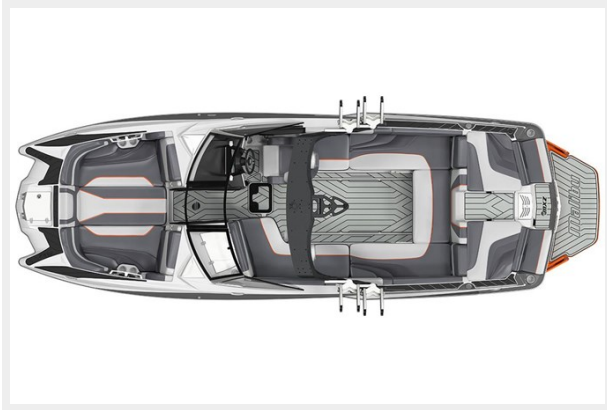

PHOTOS

6444241_20171015153027161_1_XLARGE