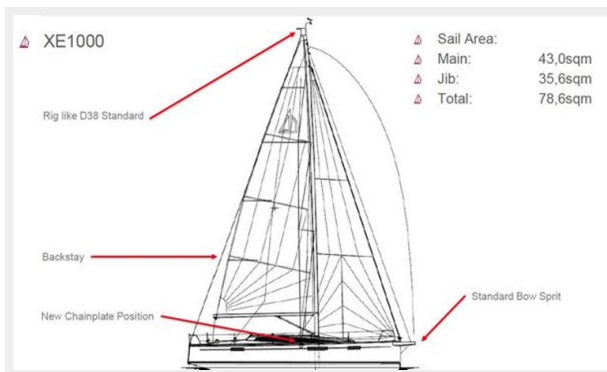

Year Built: 2024

Country: United States

Dimensions

LOA: 38' 2" (11.63mm)

LWL: 34' 1" (10.39mm)

LOD: 37' 1" (11.3mm)

Beam: 12.33

Min Draft: 5' 3" (1.6mm)

3

4

5

6

7

8

9

11