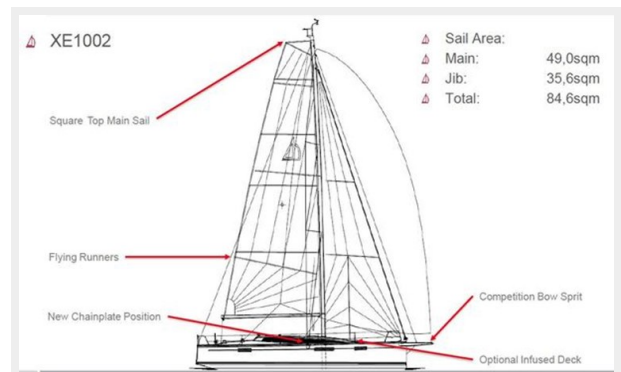

Year Built: 2024

Country: United States

Dimensions

LOA: 38' 2" (11.63mm)

LWL: 34' 1" (10.39mm)

LOD: 37' 1" (11.3mm)

Beam: 12.33

Min Draft: 5' 3" (1.6mm)

3

4

5

6

7

8

9

11