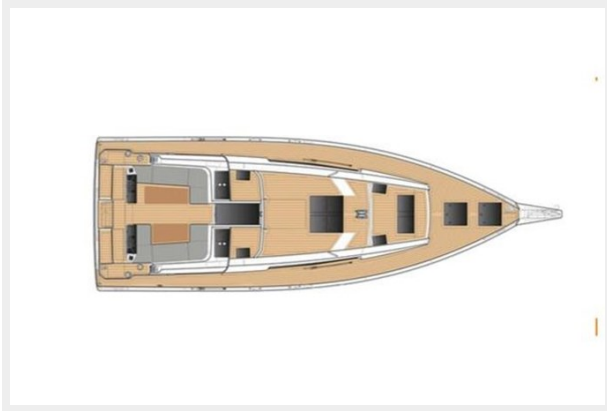

48' HANSE 460 — HANSE

Builder: [HANSE](#)

Year Built: 2023

Model: Cruising or Racing Sailboat

Price: Price on Application

Location: United States

LOA: 47' 11" (14.6mm)

Beam: 15.75

13

14

15

16

17

18

19

20