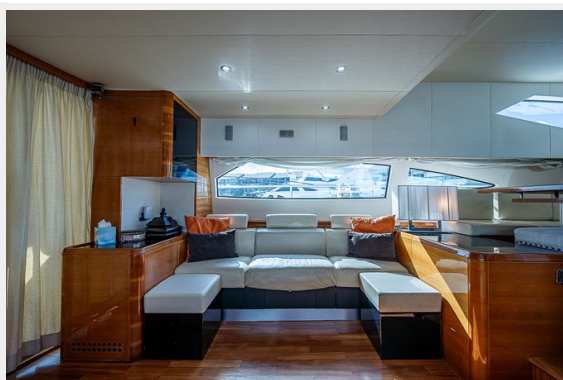

64_aicon_emery_salon_2