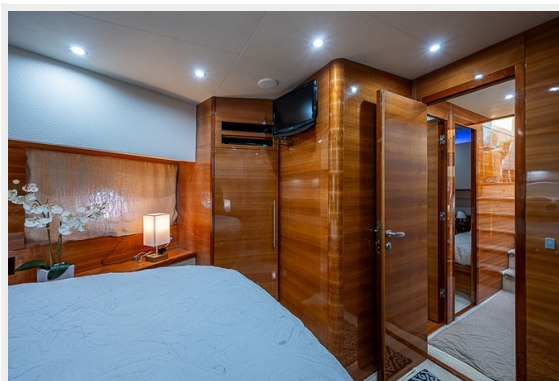

64_aicon_emery_forward_stateroom_4