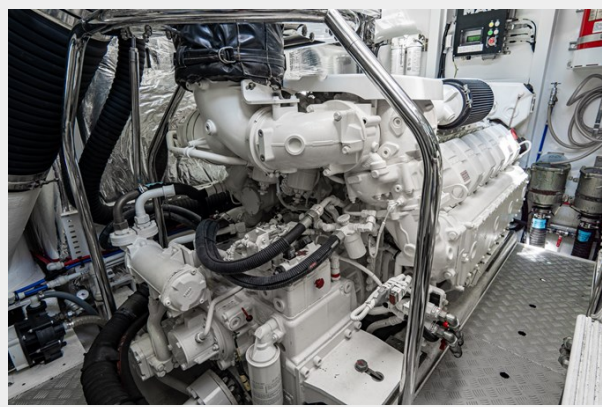

Engine Room