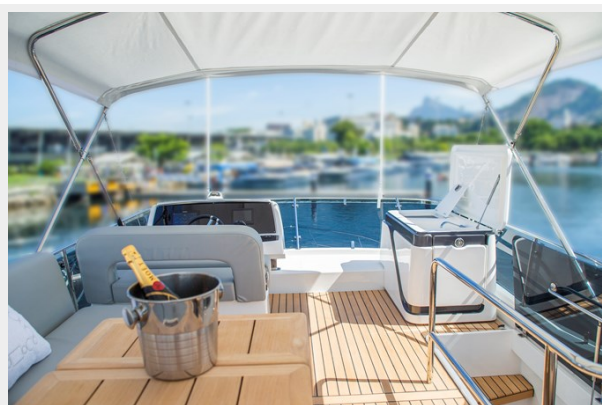

Schaefer 450 Flybridge