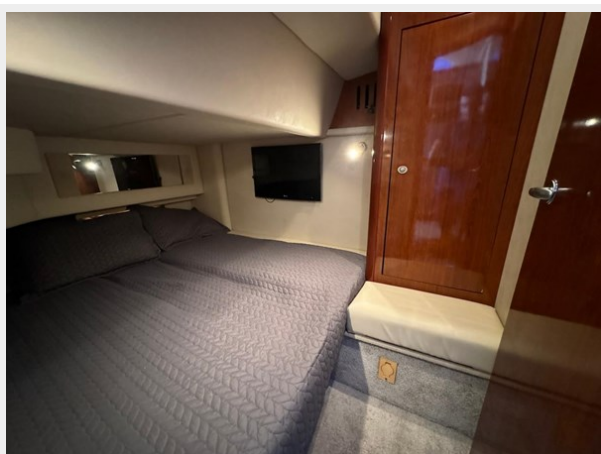

9204569_20240123073941945_1_XLARGE