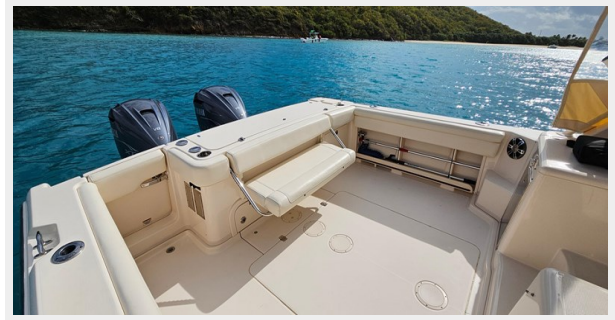

9211143_957829874_0_280120240941_19