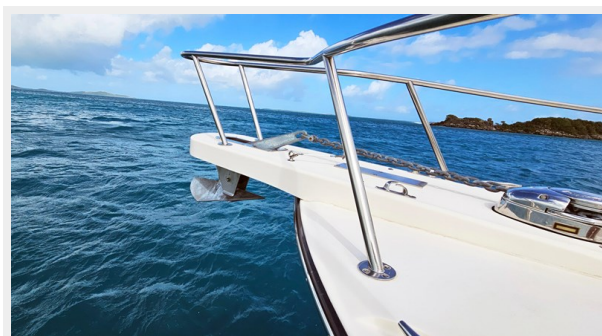

9211143_957829867_0_280120240940_12