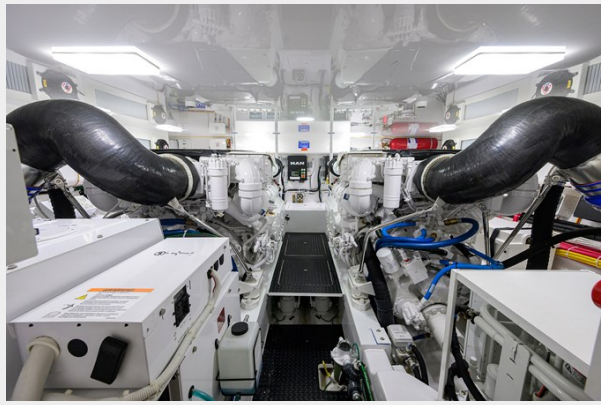

48_viking_paola_kay_engine_room_01