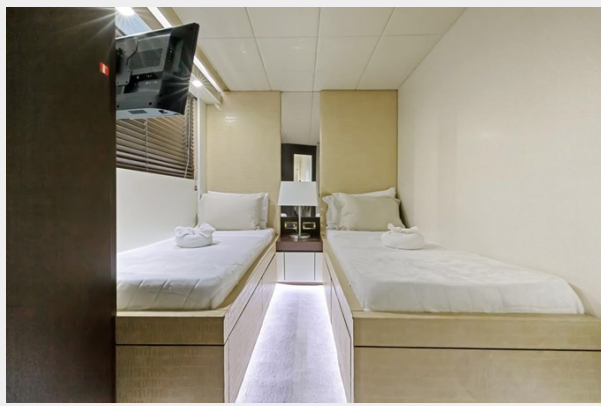

9179782_20240104063614995_1_XLARGE

9179782_20240104063614027_1_XLARGE