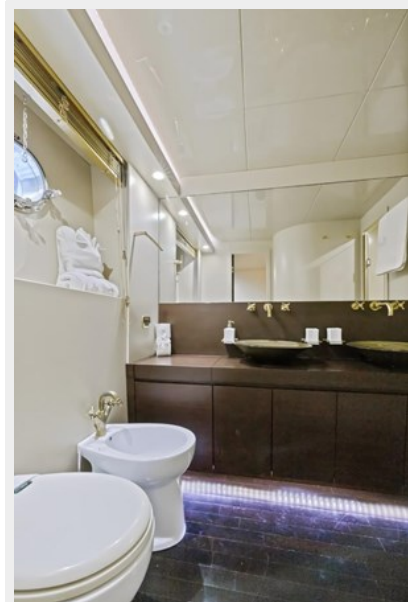

9179782_20240104063650434_1_XLARGE