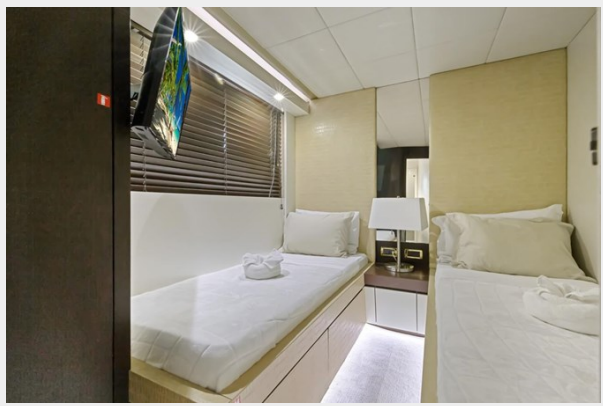

9179782_20240104063657070_1_XLARGE

9179782_20240104063656115_1_XLARGE