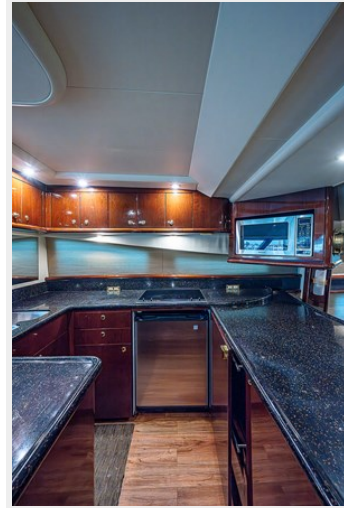

65_neptunis_romeos_treasure_galley_5