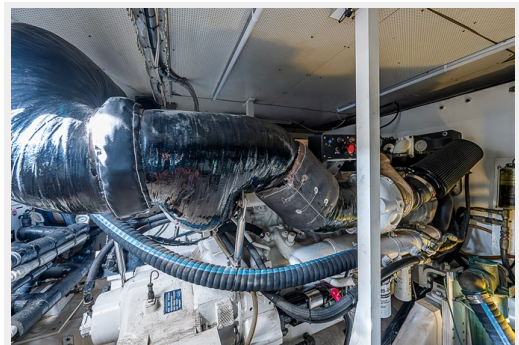

65_neptunis_romeos_treasure_engine_room_3