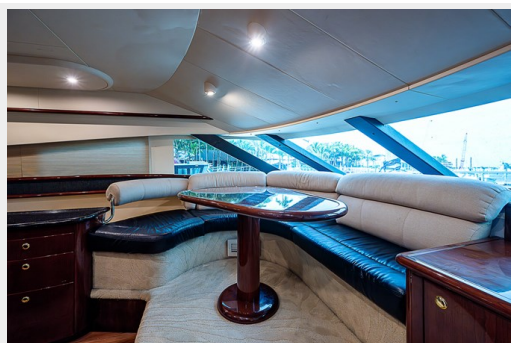

65_neptunis_romeos_treasure_galley_10