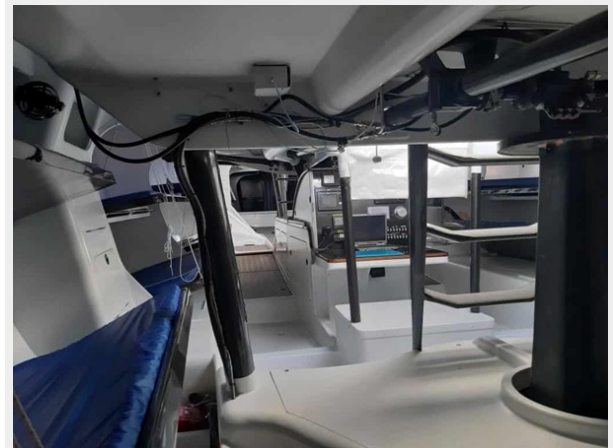

SUPER MAXI 86, WAY OF LIFE FOR SALE

22