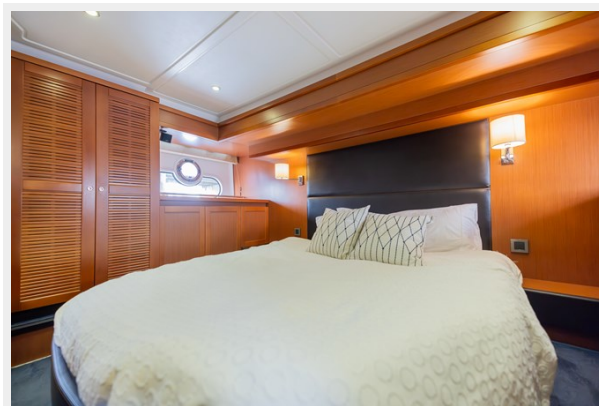

685A8033-Enhanced-NR