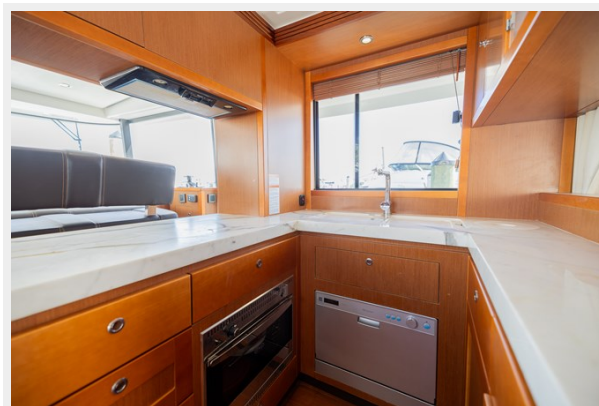

685A8263-Enhanced-NR