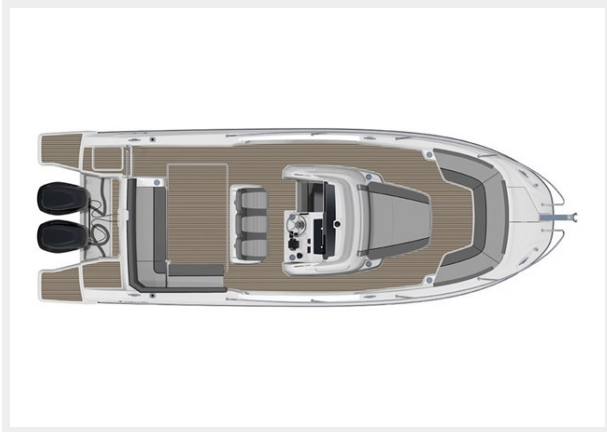

Dessus-9-0-CC_-2-BD--800px