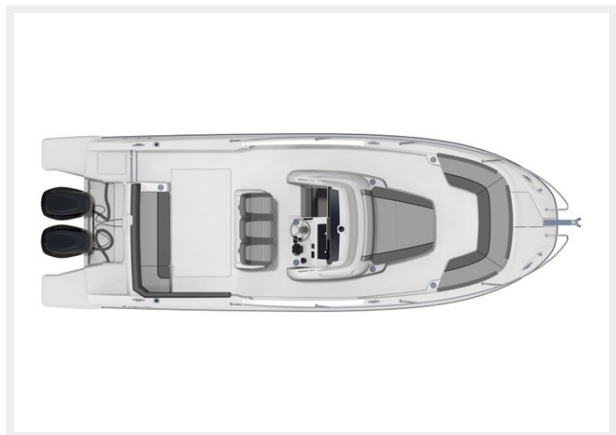

Dessus-9-0-CC_-0--800px