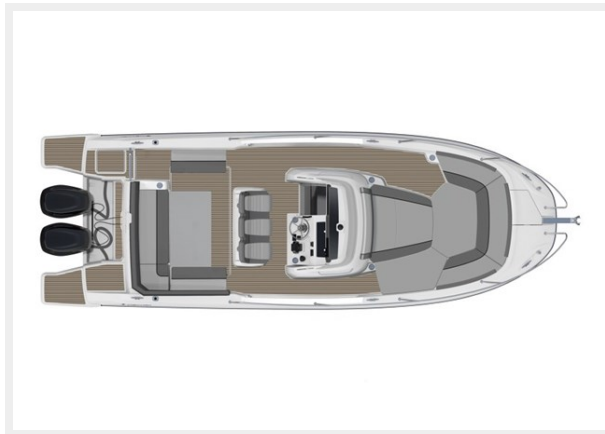

Dessus-9-0-CC_-6--800px