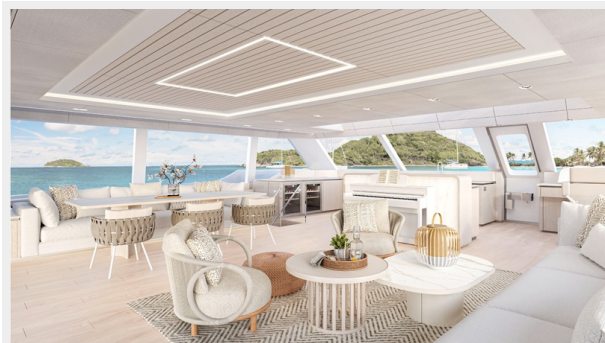

ФОТОГРАФИИ

Sunreef-80-Power-Catamaran-Interior-Main-Salon