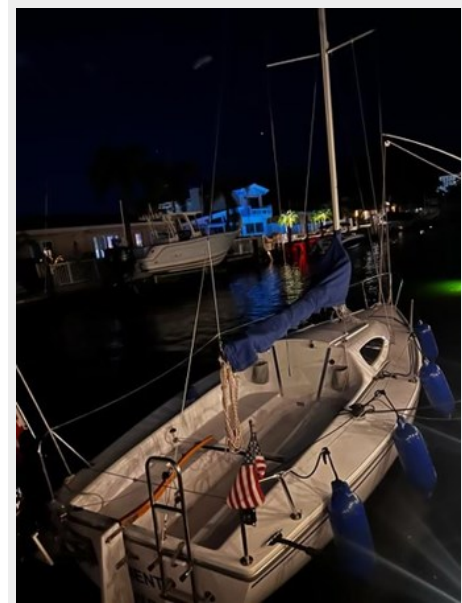

thumbnail_PHOTO-2024-01-22-13-37-04