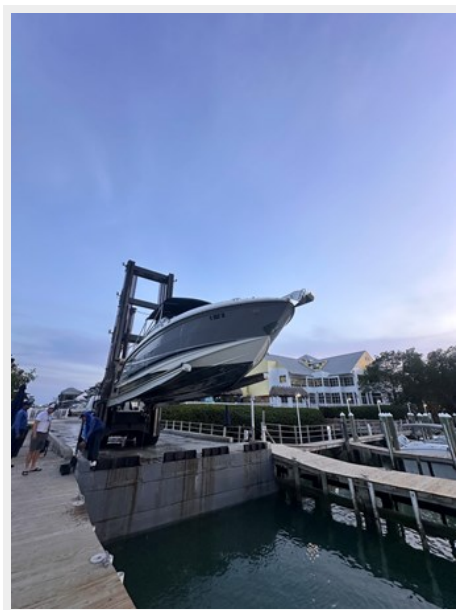

image00123