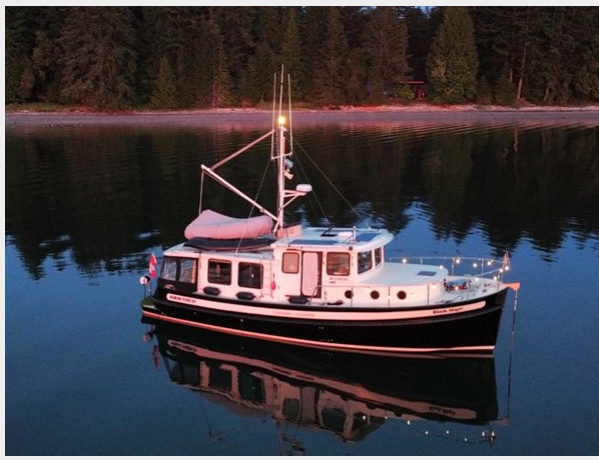

PHOTOS

At Anchor