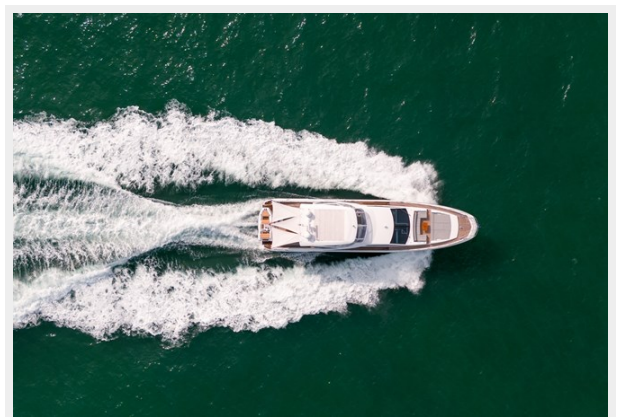

DJI_20231202125937_0531_D