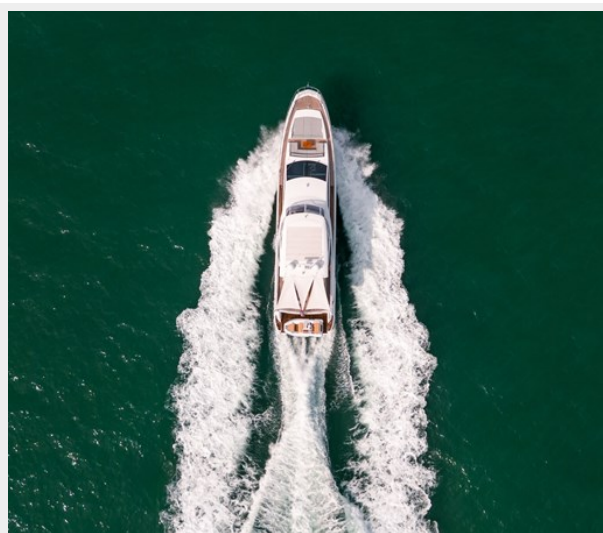

DJI_20231202125926_0530_D