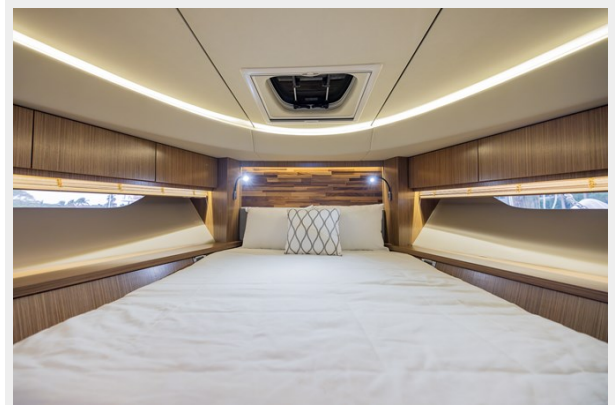

685A9202-Enhanced-NR