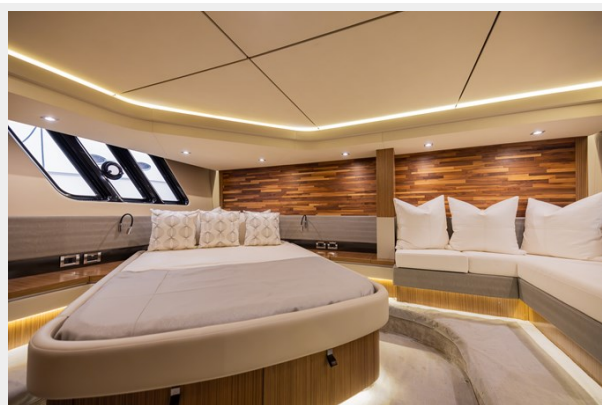

685A9264-Enhanced-NR