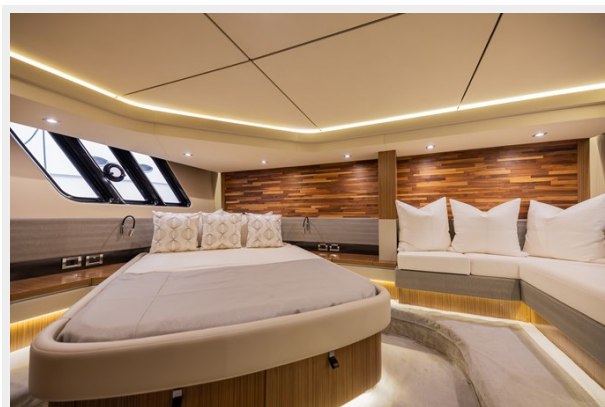

685A9264-Enhanced-NR