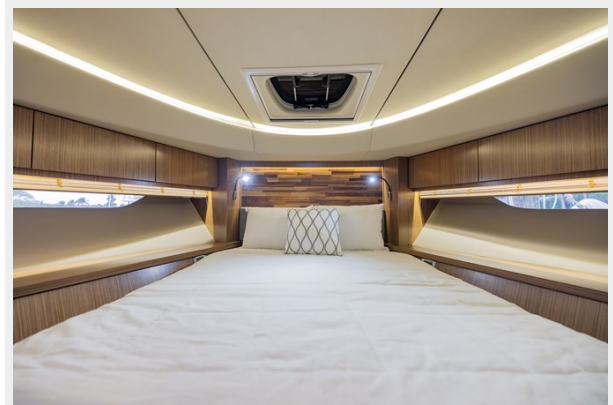

685A9202-Enhanced-NR