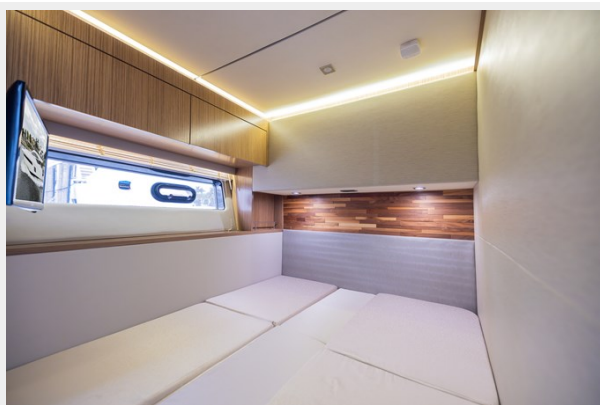

685A9330-Enhanced-NR-Edit